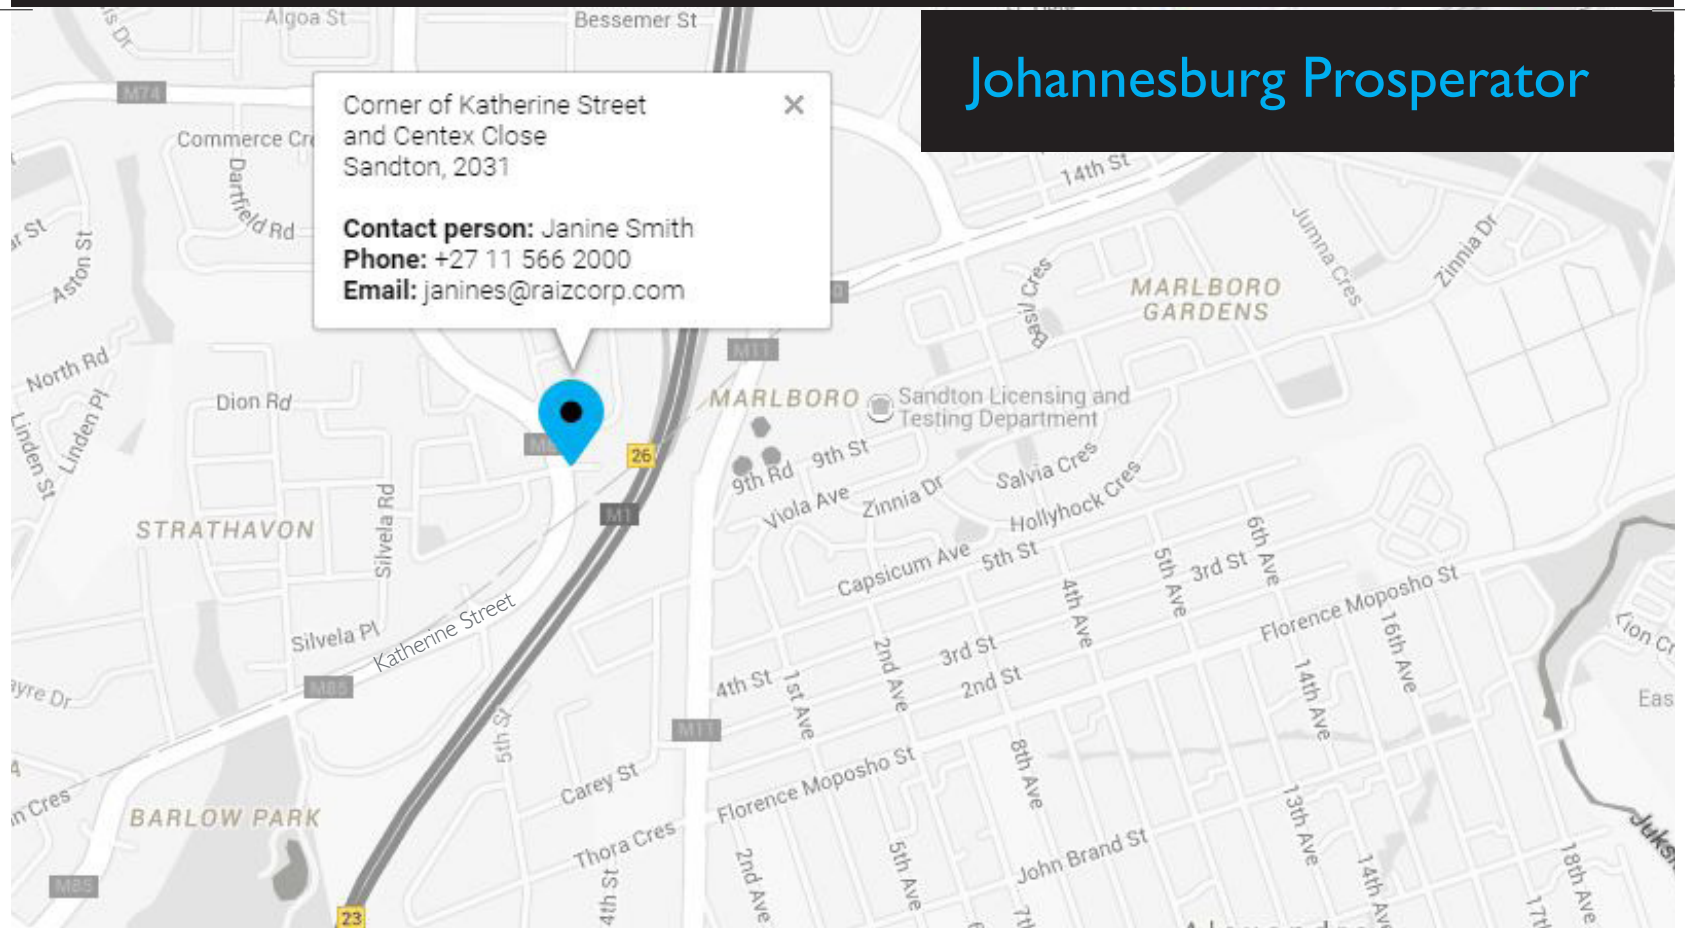

Johannesburg Prosperator

Corner of Katherine Street
and Centex Close
Sandton, 2031

Contact person: Janine Smith
Phone: +27 11 566 2000
Email: janines@raizcorp.com

GPS Coordinates: Latitude: -26.094586, Longitude: 28.083057

Directions from OR Tambo International Airport

1. Head south
2. Turn right toward Exit 46
3. Take Exit 46 on the right to merge on to 24 towards Johannesburg
4. Take the exit on to R24
5. Take exit 113 for N3 S/N12 toward M2/ Kimberley/Germiston/Durban
6. Keep right at the fork, follow signs for N3 N/NI/Pretoria
7. Turn left onto N3
8. Take exit 124 for M60/Marlboro Drive
9. Merge onto Marlboro Drive/M60
10. Turn left into Katherine Street
11. Turn left at corner of Katherine Street and Centex Close